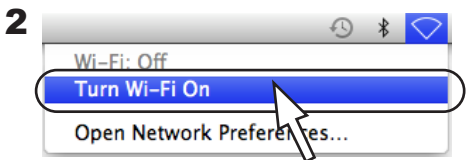

# For Mac OS X 10.7(Lion) User

**SSID : 123456789ABC**

**KEY : ABCDEFGHIJKLM**

PIN : 87654321