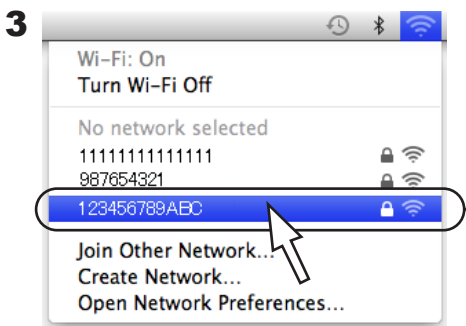

# For Mac OS X 10.7(Lion) User

**SSID : 123456789ABC**

**KEY : ABCDEFGHIJKLM**

PIN : 87654321