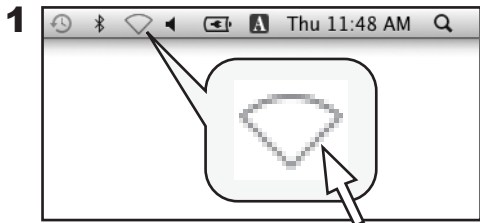

# For Mac OS X 10.7(Lion) User

**SSID : 123456789ABC**

**KEY : ABCDEFGHIJKLM**

PIN : 87654321